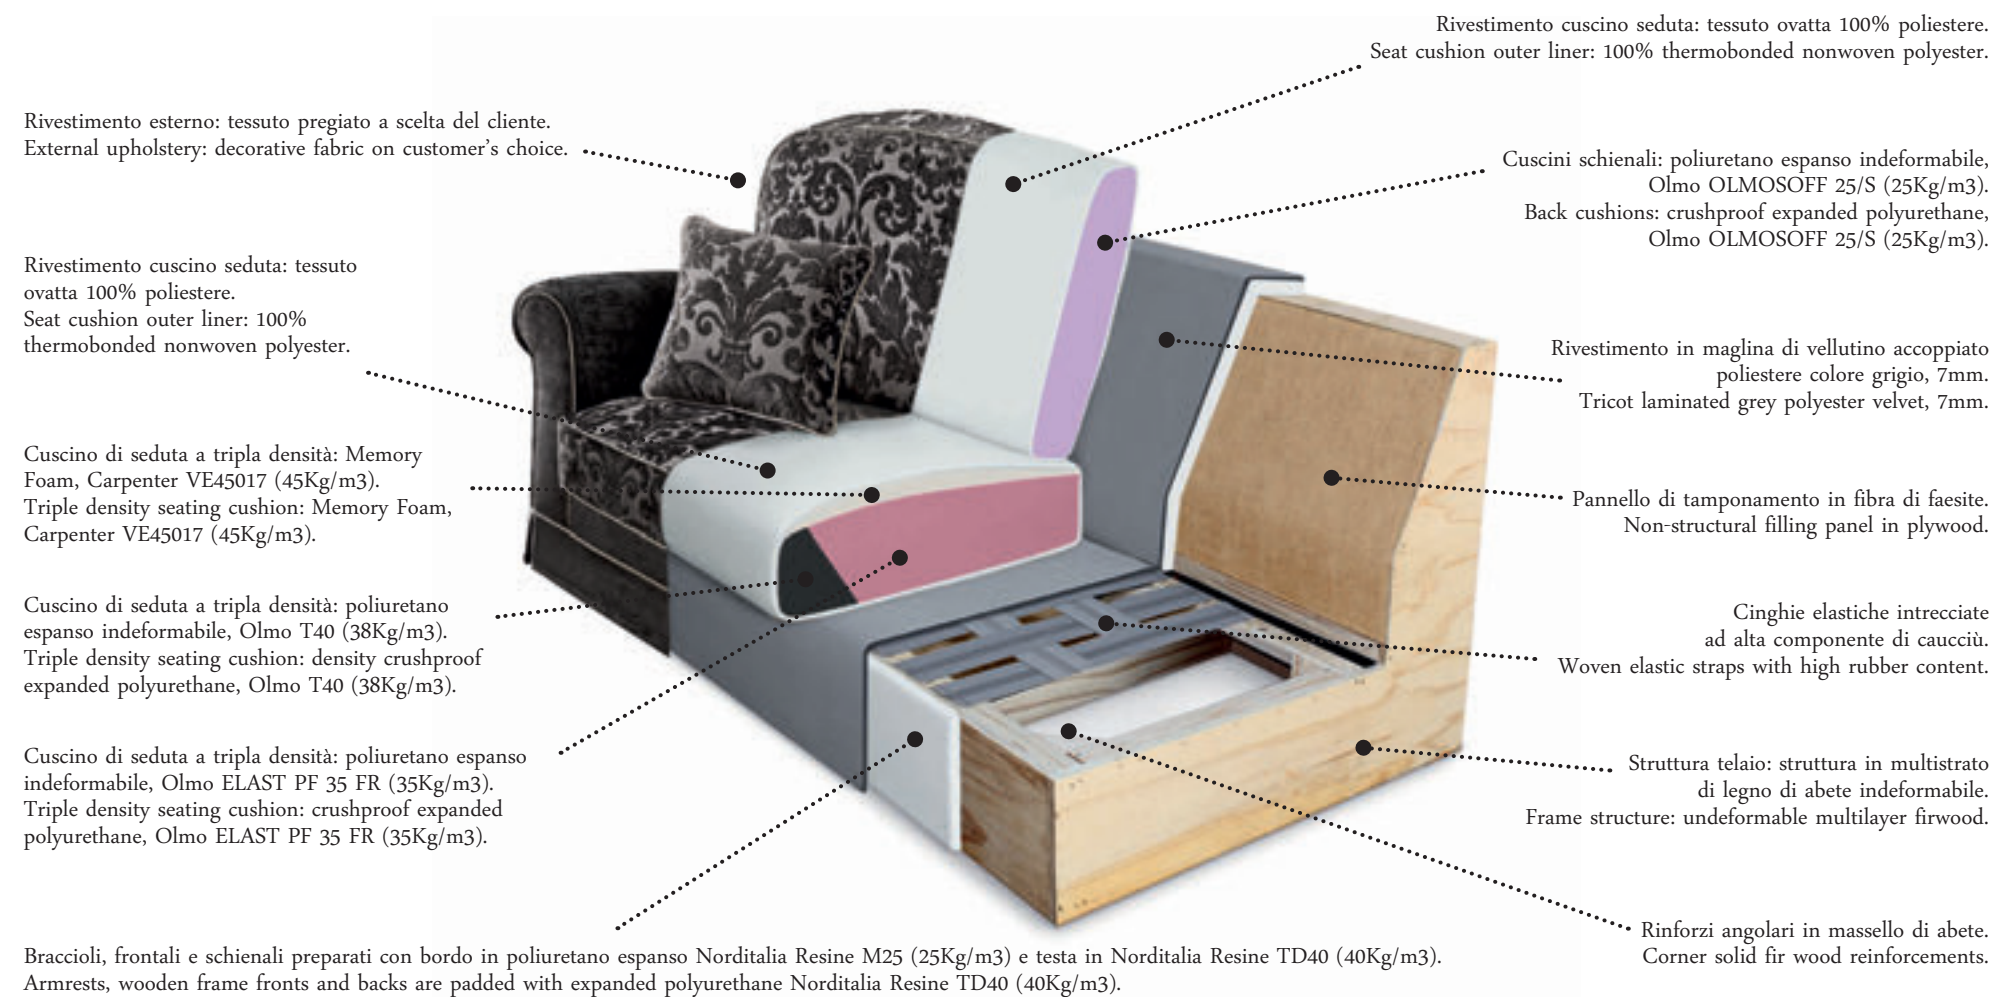

Armrest covers: Orvieto L.1559 colour 03.
2 optional cushions 40cmx40cm: Gondola L.1462 colour 06.
2 optional cushions 40cmx40cm: Perugia L.1557 colour 03.

Make your sofa comfortable with optional cushions and make it richer with our armrest covers!

*Pouf Chic – Nabucco fabric swatch.
Seat: Gondola L.1462 colour 06.
Base: Orvieto L.1559 colour 03.*

MADE IN ITALY

Technical data

1. Cinghie elastiche intrecciate | Interlaced elastic straps
2. Ottimo assemblaggio | Excellent assembling
3. Struttura telaio: struttura in multistrato di legno di abete indeformabile. | Frame structure: undeformable multilayer firwood.