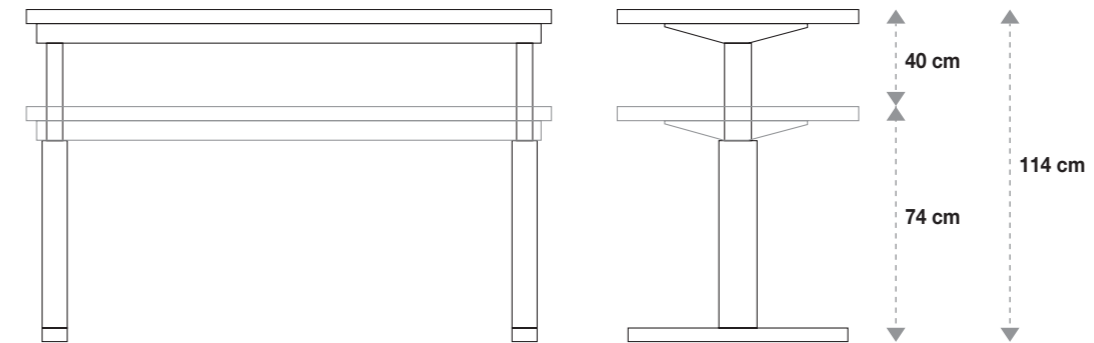

TIVOLI
HOME OFFICE

design
c.r.s. Alf

photo
STEP

selection
LUCE

print
SINCROMIA

A.L.F.UNO S.P.A. is certified by the **ISO 9001:2008**.

Our furniture finishes are mainly UV-based. All our furniture board is within the E1 norm for formaldehyde emission. By using UV-based finish the formaldehyde is sealed within the furniture board keeping emissions to an absolute minimum.

ATTENTION: PRODUCT APPEARANCE, SIZE, AND/OR MATERIALS MAY BE SUBJECT TO CHANGE WITHOUT NOTICE