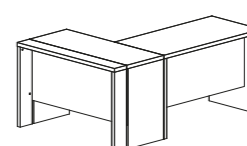

DESK COMPOSITION 3 PJTI0817GR
Desk + Return desk

inch	W 71"	D 47"	H 30"
cm	L 181	P 120	H 76
Crts	4	kg 95	m³ 0,31

TIVOLI
HOME OFFICE

design
c.r.s. Alf

photo
STEP

selection
Fotolito Maistri

print
OGM

thanks to:
KASTEL