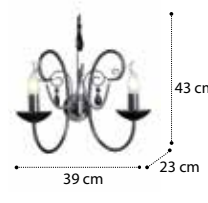

PEARL
Lampadario
Chandelier
Люстра

1Z002.6

0.32 12.00 Box 1

* 3 lampadine E14
max 60W (non include)

PEARL
Piantana
Free-standing lamp
Торшер

1Z002.L3

0.11 4.20 Box 1

* 2 lampadine E14
max 60W (non include)