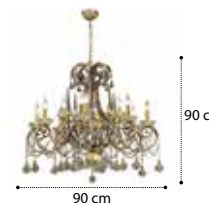

* 9 lampadine E14
max 60W (non include)

CRISTAL
Lampadario
Chandelier
Люстра

6419.6.3

0.65 24.40 Box 1