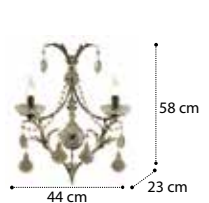

CRISTAL
Lampada a muro
Wall Lamp
Бра

* 2 lampadine E14
max 60W (non include)