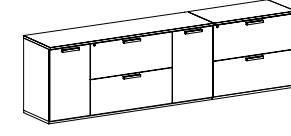

COMPOSITION EXAMPLES:

LIBRARY COMPOSITION 1 PJS0901
inch W 106" D 20" H 30"
cm L 269,5 P 51 H 76
Crts 2 kg 161 m³ 1,32