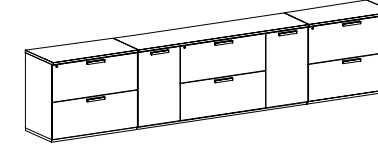

SLIDING RETURN DESK W. 120 KJSD887 to match with (KJSD881)
featuring wheels
inch W 47" D 22" H 30"
cm L 120 P 55 H 76
Crts 1 kg 30 m³ 0,11

RETURN DESK W. 120 KJSD886
featuring adjustable feet levellers
inch W 47" D 22" H 30"
cm L 120 P 55 H 75,9
Crts 1 kg 42 m³ 0,16

COMPOSITION EXAMPLES:

LIBRARY COMPOSITION 1 PJS0901
inch W 106" D 20" H 30"
cm L 269,5 P 51 H 76
Crts 2 kg 161 m³ 1,32

LIBRARY COMPOSITION 2 PJS0902
inch W 142" D 20" H 30"
cm L 359,4 P 51 H 76
Crts 3 kg 219 m³ 1,76