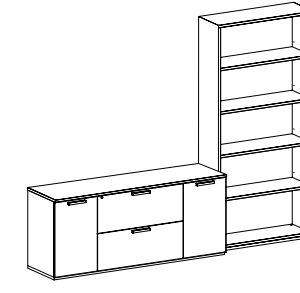

DESK W. 167 KJSD882
featuring adjustable feet levellers
inch W 66" D 30" H 30"
cm L 167,5 P 76,2 H 75,9
Crts 1 kg 77 m³ 0,22

DESK W. 120 KJSD884
featuring adjustable feet levellers
inch W 47" D 22" H 30"
cm L 120 P 55 H 76
Crts 1 kg 49 m³ 0,16

DESK W. 180 FOR SLIDING RETURN DESK KJSD881 to match with (KJSD887)
With track for sliding return desk
featuring adjustable feet levellers
inch W 71" D 24" H 30"
cm L 180 P 61 H 76
Crts 1 kg 69 m³ 0,20

SLIDING RETURN DESK W. 120 KJSD887 to match with (KJSD881)
featuring wheels
inch W 47" D 22" H 30"
cm L 120 P 55 H 76
Crts 1 kg 30 m³ 0,11

RETURN DESK W. 120 KJSD886
featuring adjustable feet levellers
inch W 47" D 22" H 30"
cm L 120 P 55 H 75,9
Crts 1 kg 42 m³ 0,16

COMPOSITION EXAMPLES:

LIBRARY COMPOSITION 1 PJS0901
inch W 106" D 20" H 30"
cm L 269,5 P 51 H 76
Crts 2 kg 161 m³ 1,32

LIBRARY COMPOSITION 2 PJS0902
inch W 142" D 20" H 30"
cm L 359,4 P 51 H 76
Crts 3 kg 219 m³ 1,76