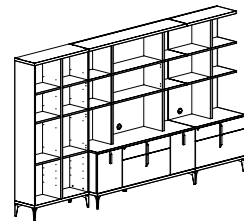

LIBRARY COMPOSITION 3 PJMM802