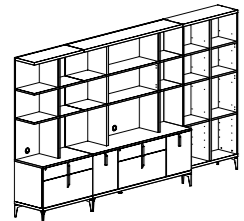

LIBRARY COMPOSITION 4 PJMM0803