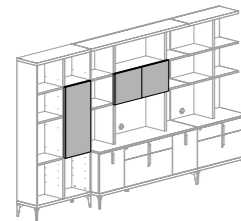

LIBRARY COMPOSITION 4 PJMM0803