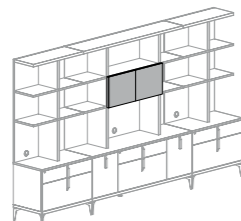

LIBRARY COMPOSITION 3 PJMM802